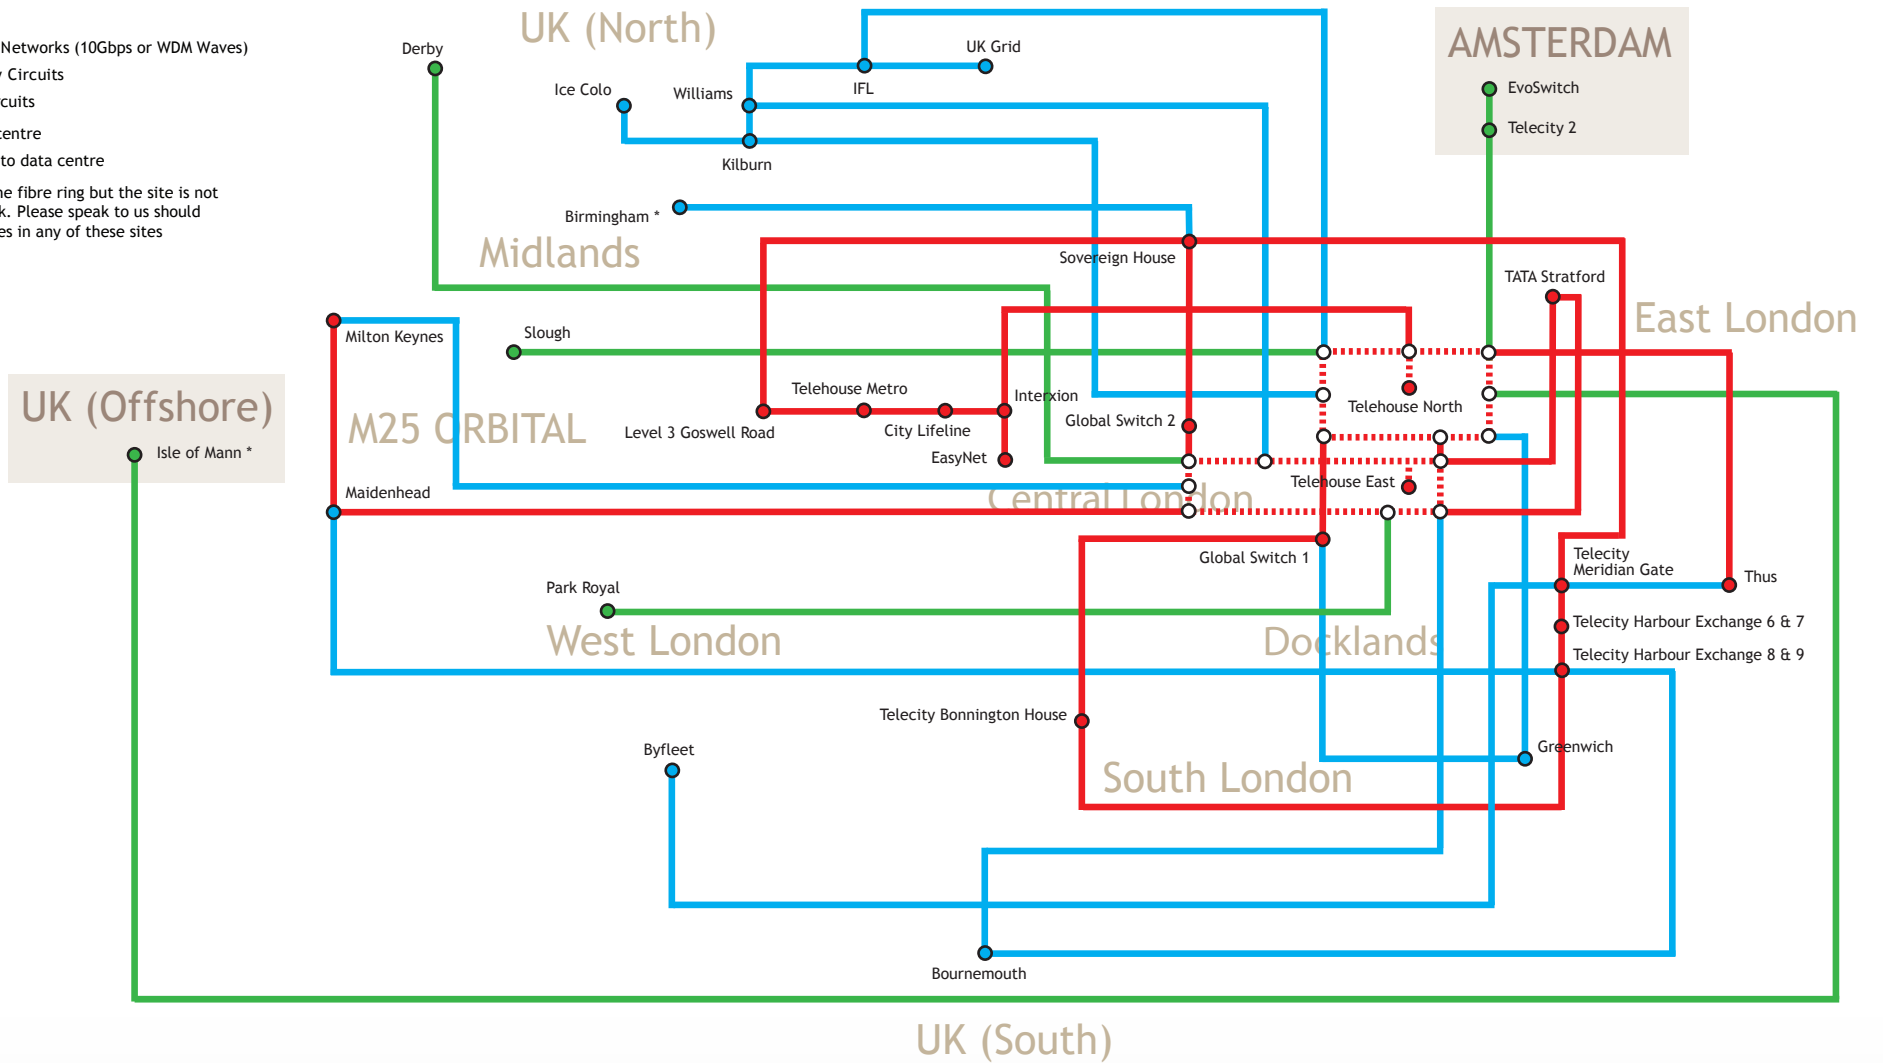

Network Map

Key

- Dark Fibre Networks (10Gbps or WDM Waves)
- Third Party Circuits
- Diverse Circuits
- Coloured dot denotes data centre
- Circled dot denotes entry into data centre
- * Denotes data centre is on the fibre ring but the site is not yet broken onto the network. Please speak to us should you wish to have C4L services in any of these sites