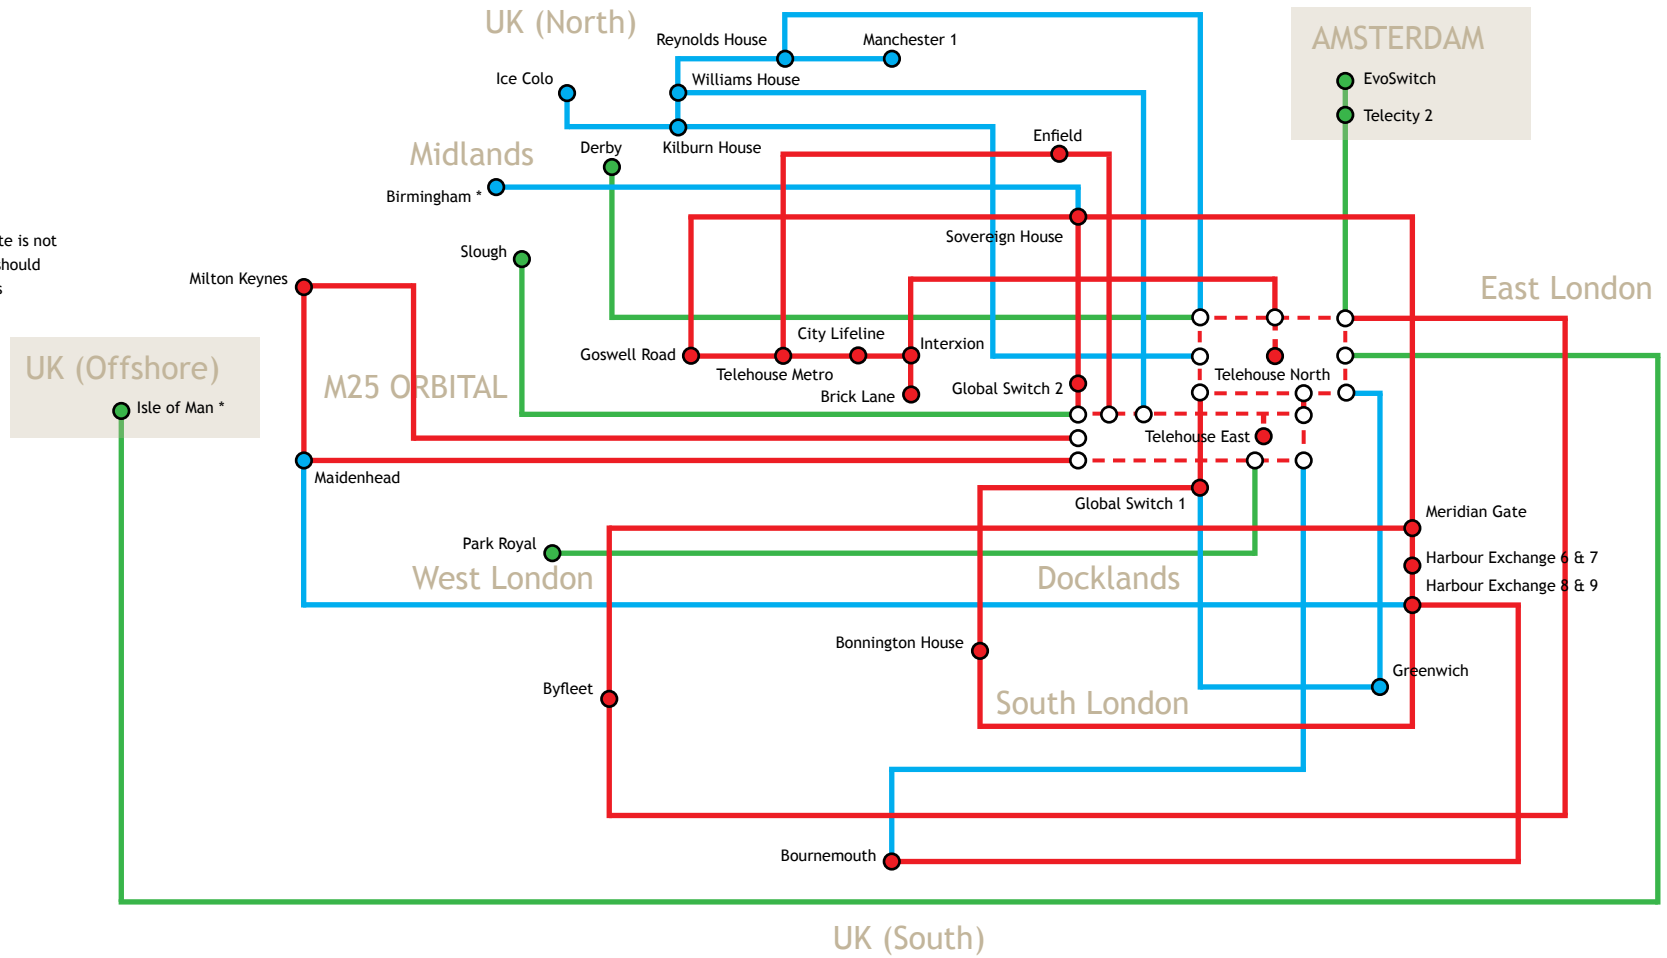

## Network Map Connectivity

- Key**
- Dark Fibre Networks (10Gbps or WDM Waves)
  - Third Party Circuits
  - Diverse Circuits
  - Coloured dot denotes data centre
  - Circled dot denotes entry into data centre
  - \* Denotes data centre is on the fibre ring but the site is not yet broken onto the network. Please speak to us should you wish to have C4L services in any of these sites