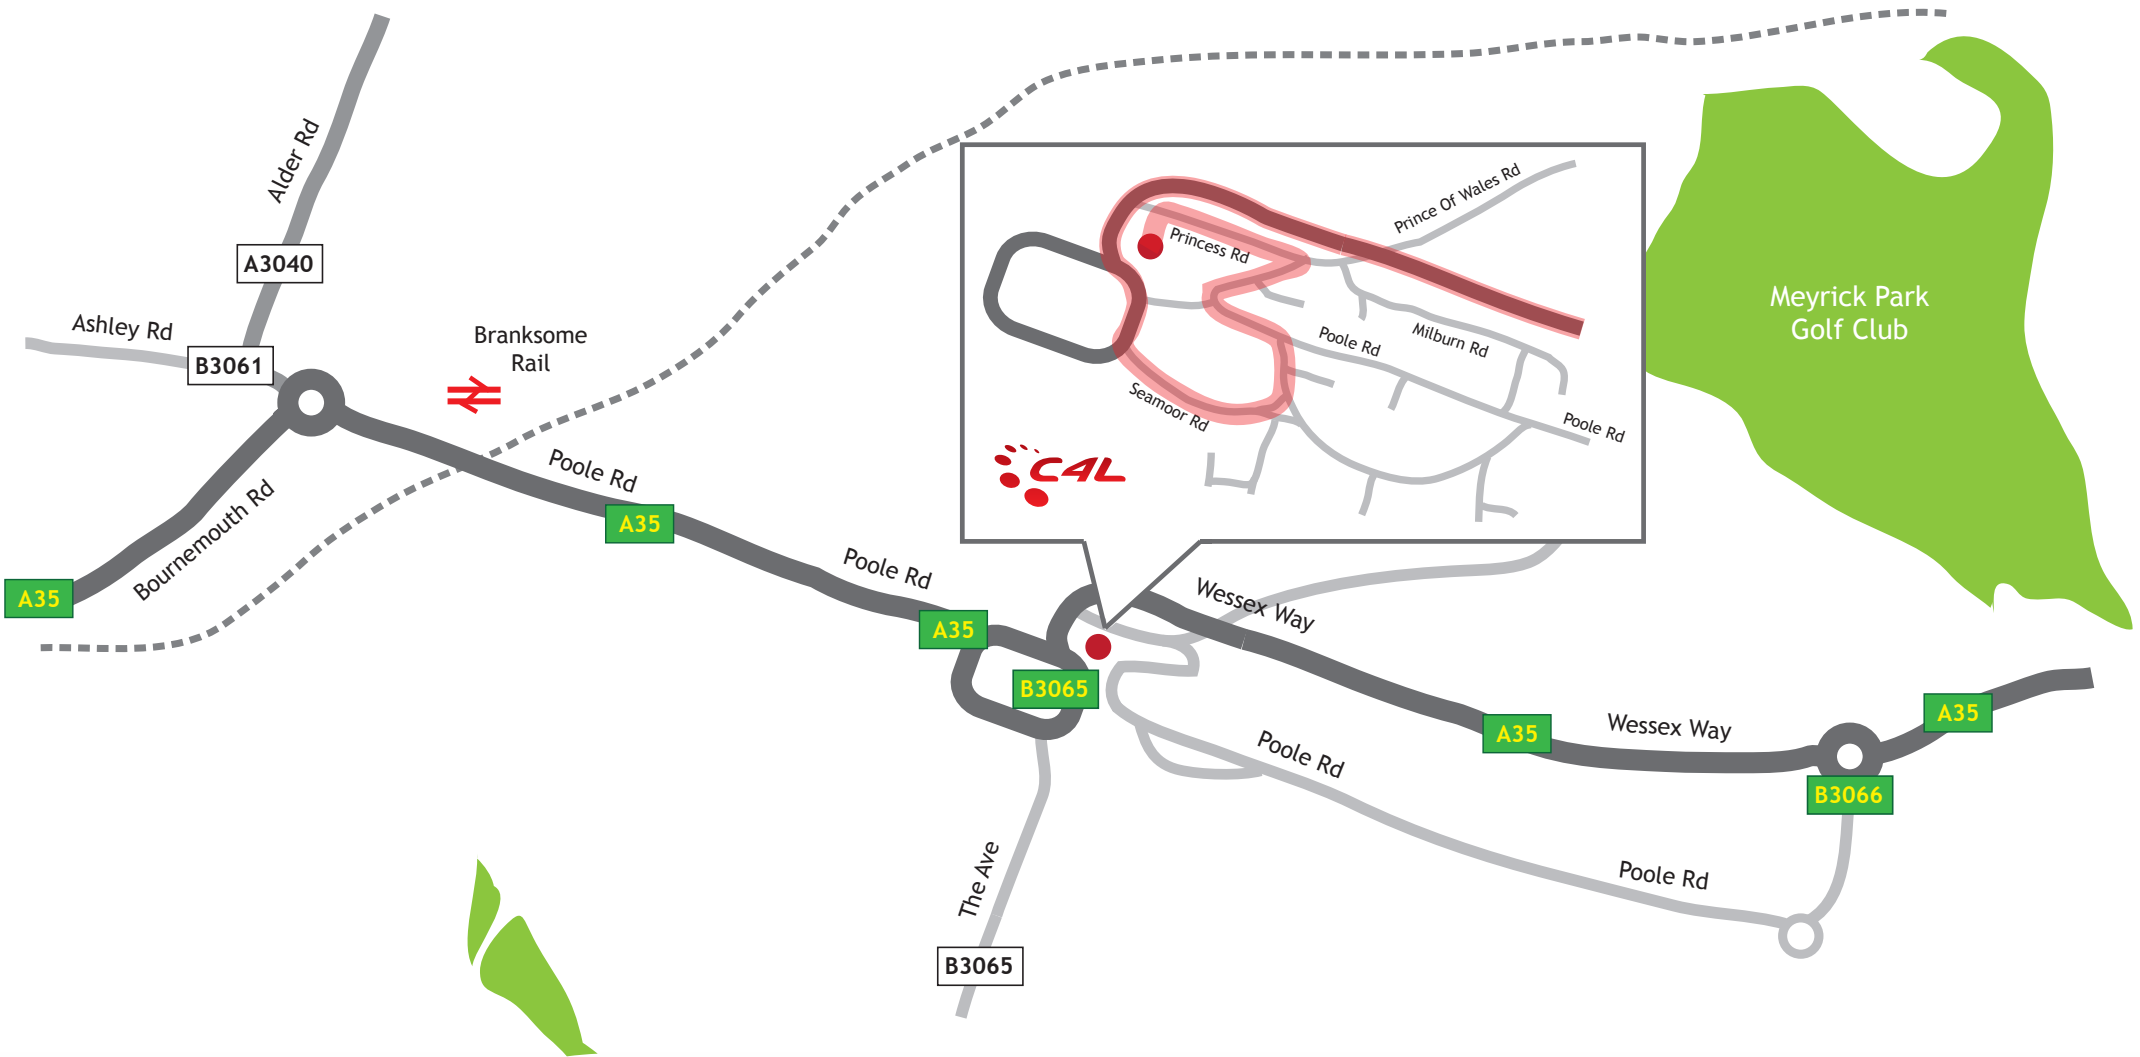

Map Directions

Call to connect with our Customer Service Team: 08000 470 481
www.C4L.co.uk